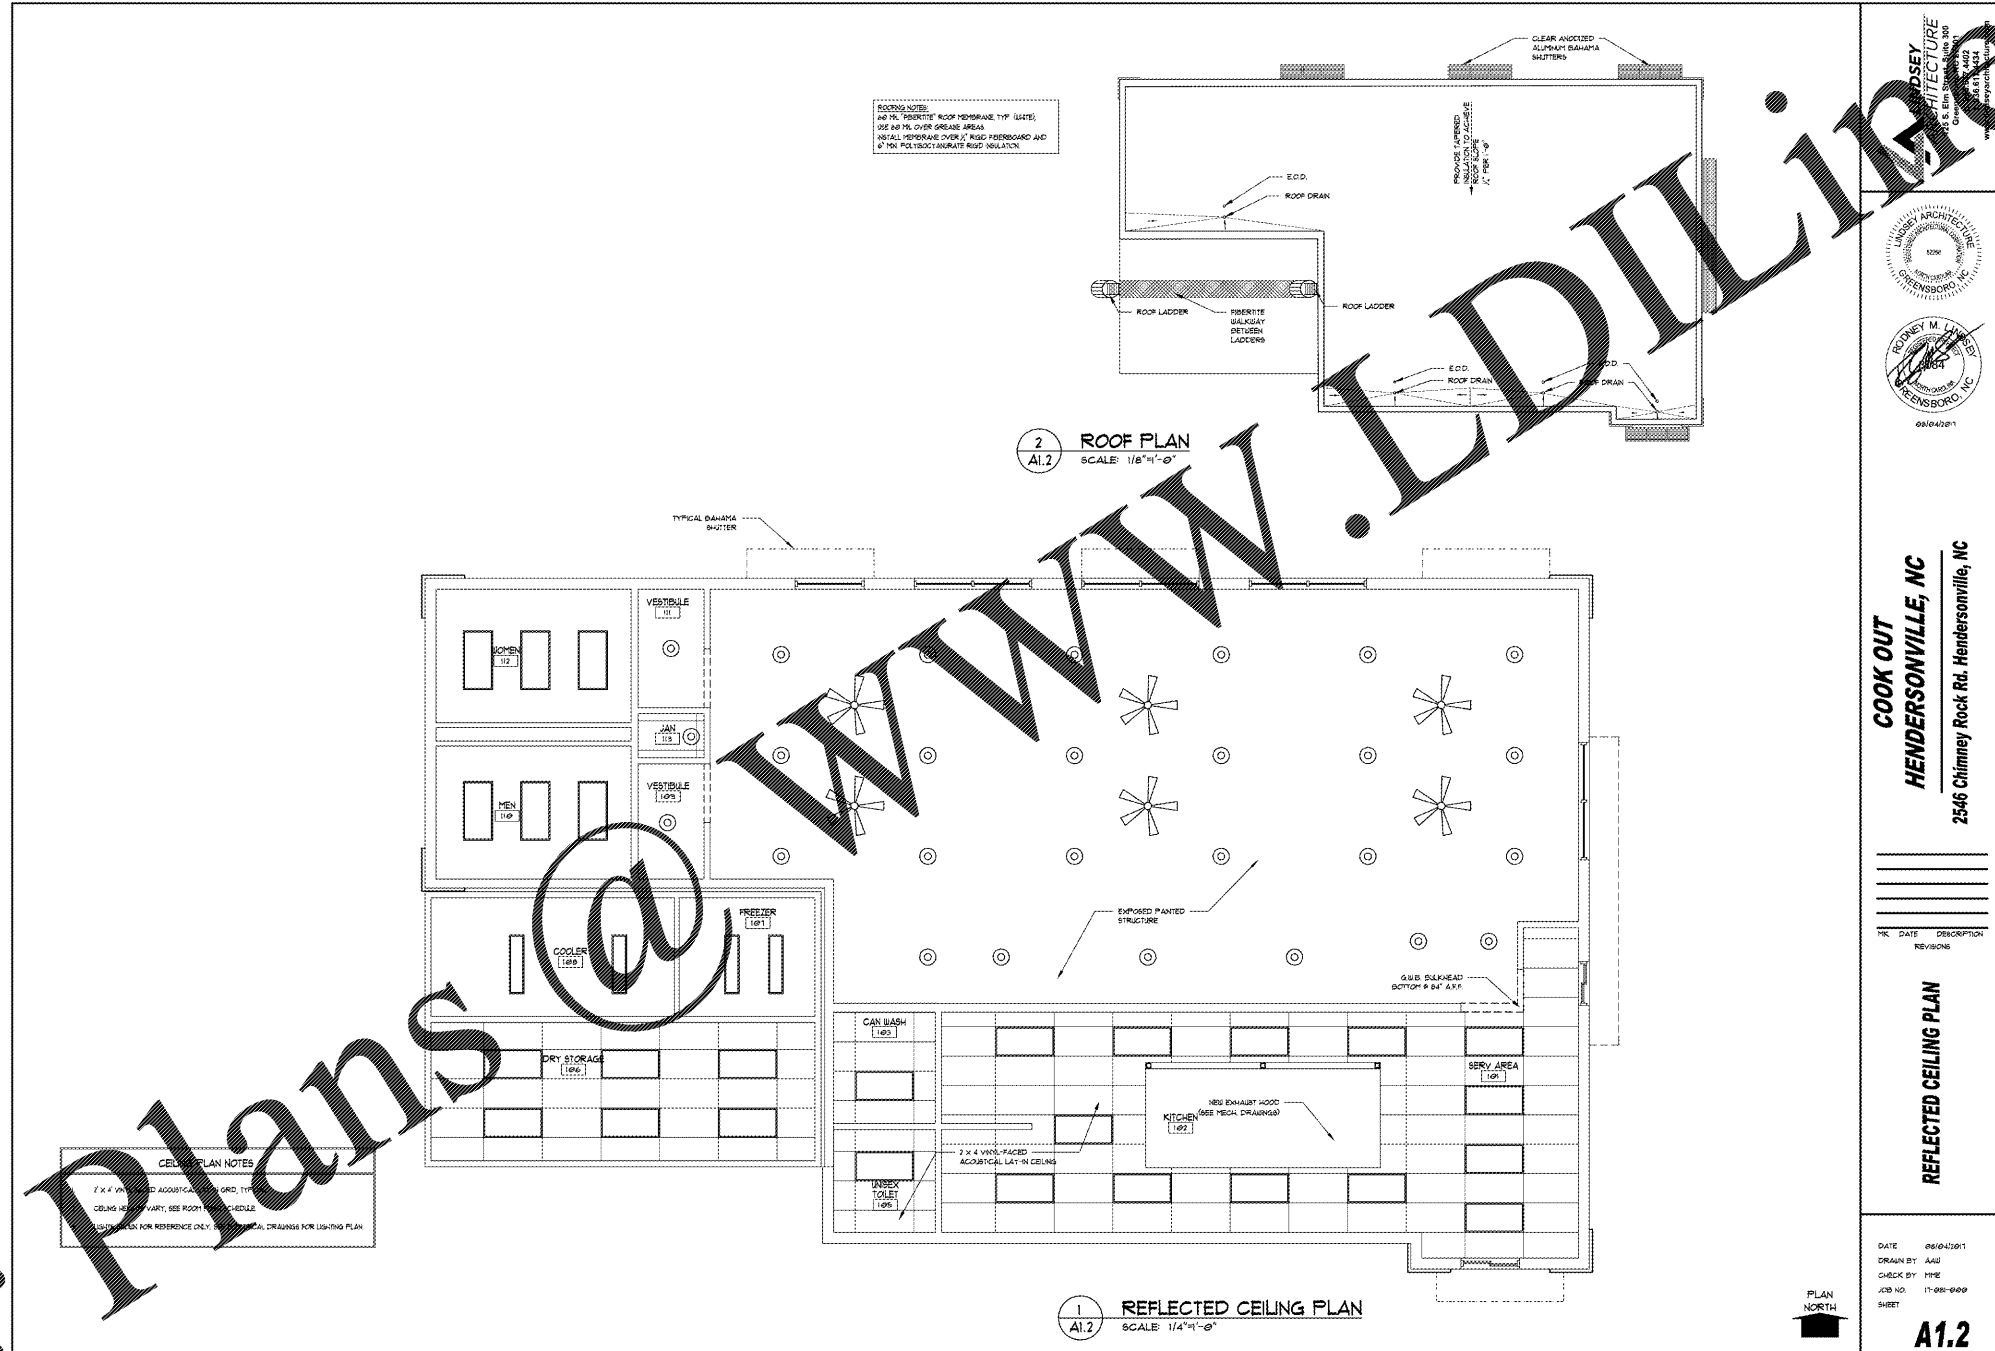

Order Plans @ [www.LDILine.com](http://www.LDILine.com)

**LDI ARCHITECTURE**  
1700 S. BERRY STREET, SUITE 100  
GREENSBORO, NC 27407  
910.442.1111  
www.ldiarch.com

**ROBERT M. LINDSEY**  
REGISTERED ARCHITECT  
GREENSBORO, NC  
08104201

**COOK OUT**  
**HENDERSONVILLE, NC**  
2546 Chimney Rock Rd. Hendersonville, NC

NO.	DATE	DESCRIPTION

**REFLECTED CEILING PLAN**

DATE: 08/04/2011  
DRAWN BY: AAG  
CHECK BY: PFR  
JOB NO.: 17-00-000P  
SHEET: **A1.2**