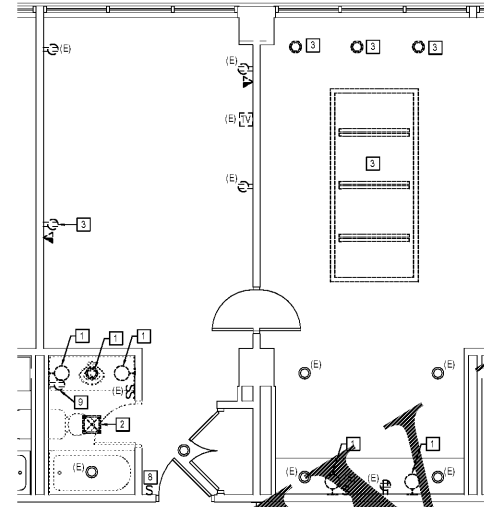

2 DEMOLITION PLAN - KS2 E414 SCALE: 1/4" = 1'-0"

KEY NOTES

Order Plans @ WWW.LDOnline.com