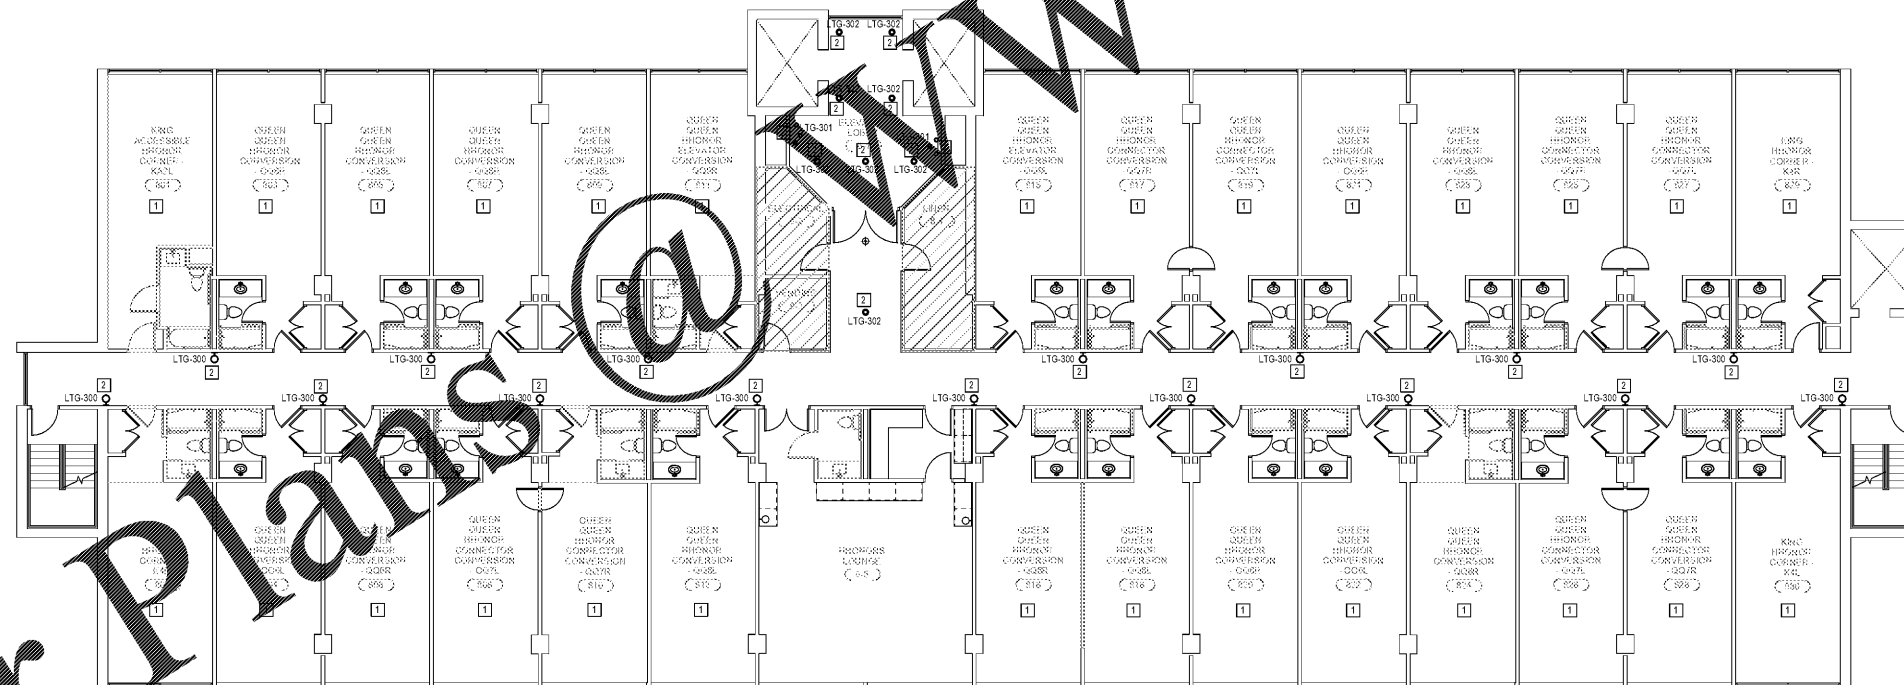

1 SEVENTH FLOOR PLAN - NEW WORK
E115 SCALE: 1/8" = 1'-0"

2 EIGHTH FLOOR PLAN - NEW WORK
E115 SCALE: 1/8" = 1'-0"

KEYNOTES

- 1 REFER TO ENLARGED PLANS.
- 2 E.C. TO WIRE NEW LIGHT FIXTURE TO EXISTING CIRCUITS AND LIGHTING CONTROLS SERVING THIS AREA.

ISSUE
06/12/2017 -
CONSTRUCTION
DRAWINGS

DRAWING TITLE
SEVENTH & EIGHTH
FLOOR PLAN - NEW
WORK

DRAWING NO.
E115

Order Plans @

WWW.LDOnline.com