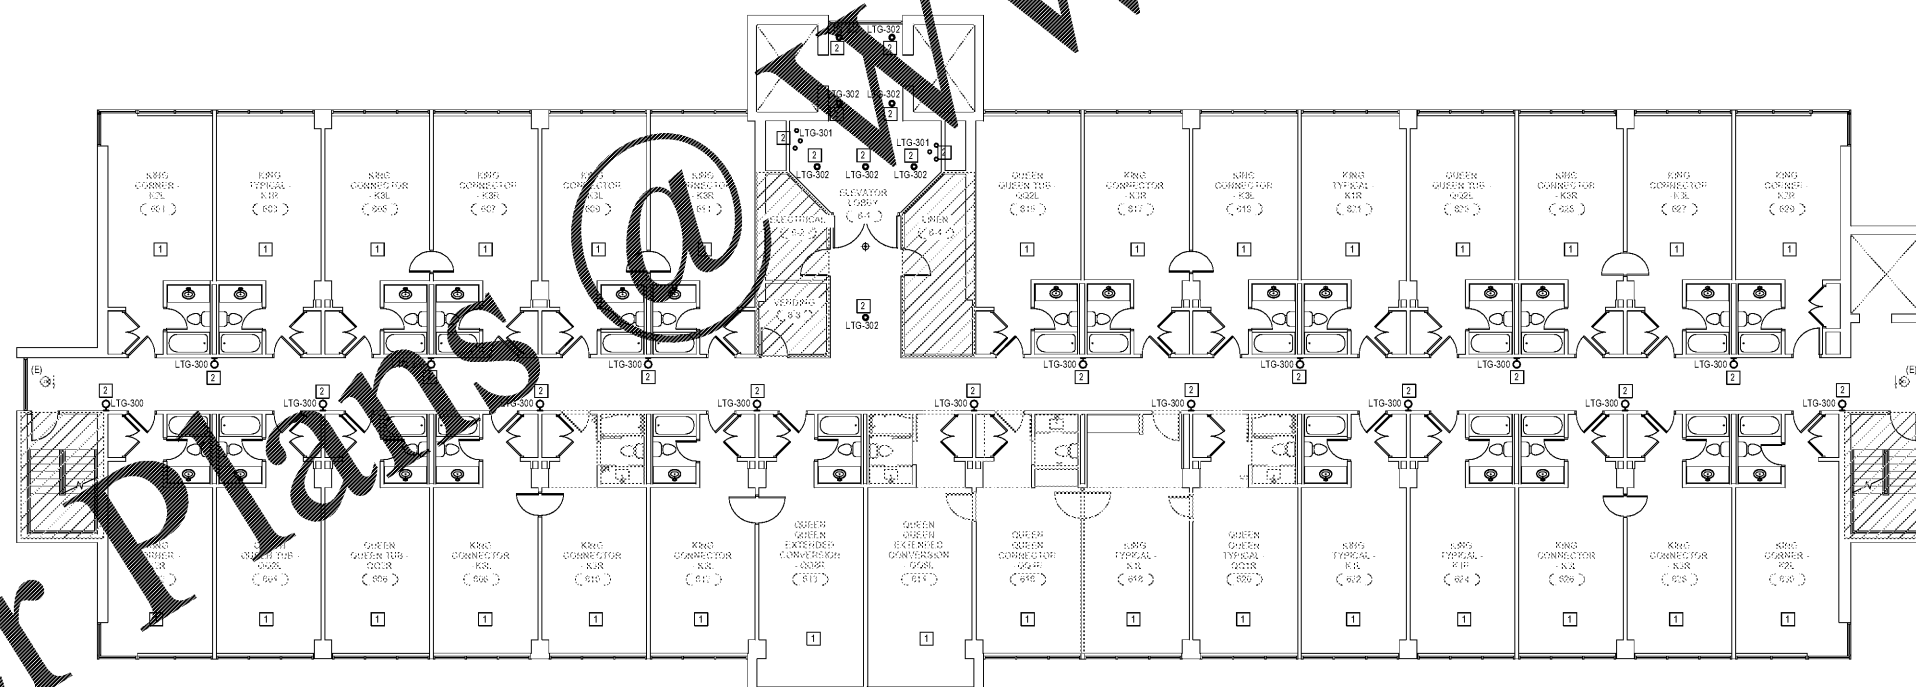

2 SIXTH FLOOR PLAN - NEW WORK
E114 SCALE: 1/8" = 1'-0"

ISSUE
06/12/2017 -
CONSTRUCTION
DRAWINGS

DRAWING TITLE
FIFTH & SIXTH FLOOR
PLAN - NEW WORK

DRAWING NO.
E114

Order Plans @