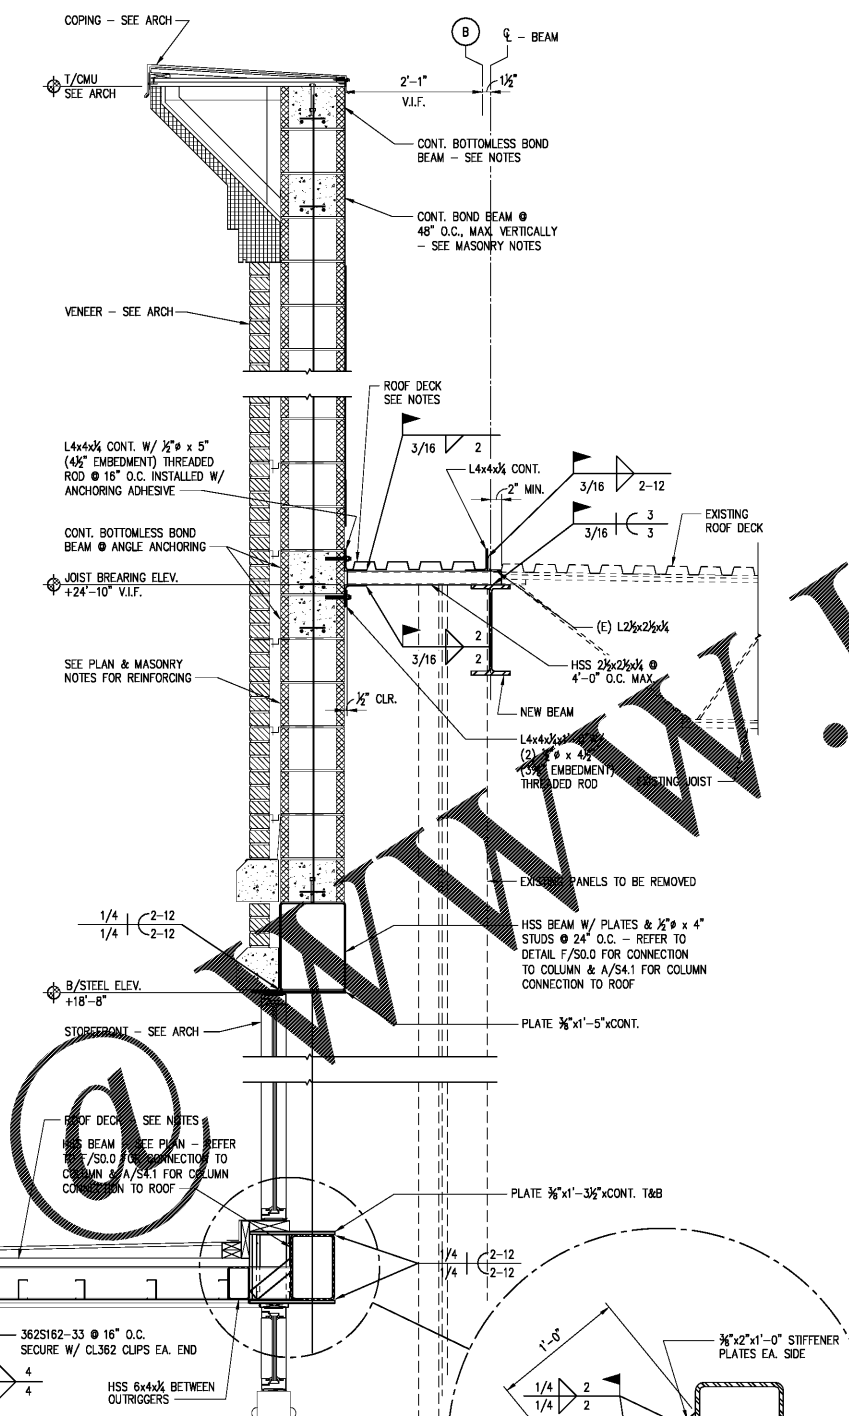

BARRY BYRD ARCHITECTURE

P.O. Box 5482
Knoxville, TN 37928
(865) 687-6500

Project Name:
GERMANTOWN2

Drawn By:
SJF

Revisions:

No.	DATE	DESCRIPTION

Project Title:

RETAIL SPACE

Poplar Avenue &
Exeter Road

Location:
Germantown, TN

Sheet Contents:
Roof Framing
Sections &
Details

Date:
November 04, 2016

Sheet Number:
S4.1

Order Plans