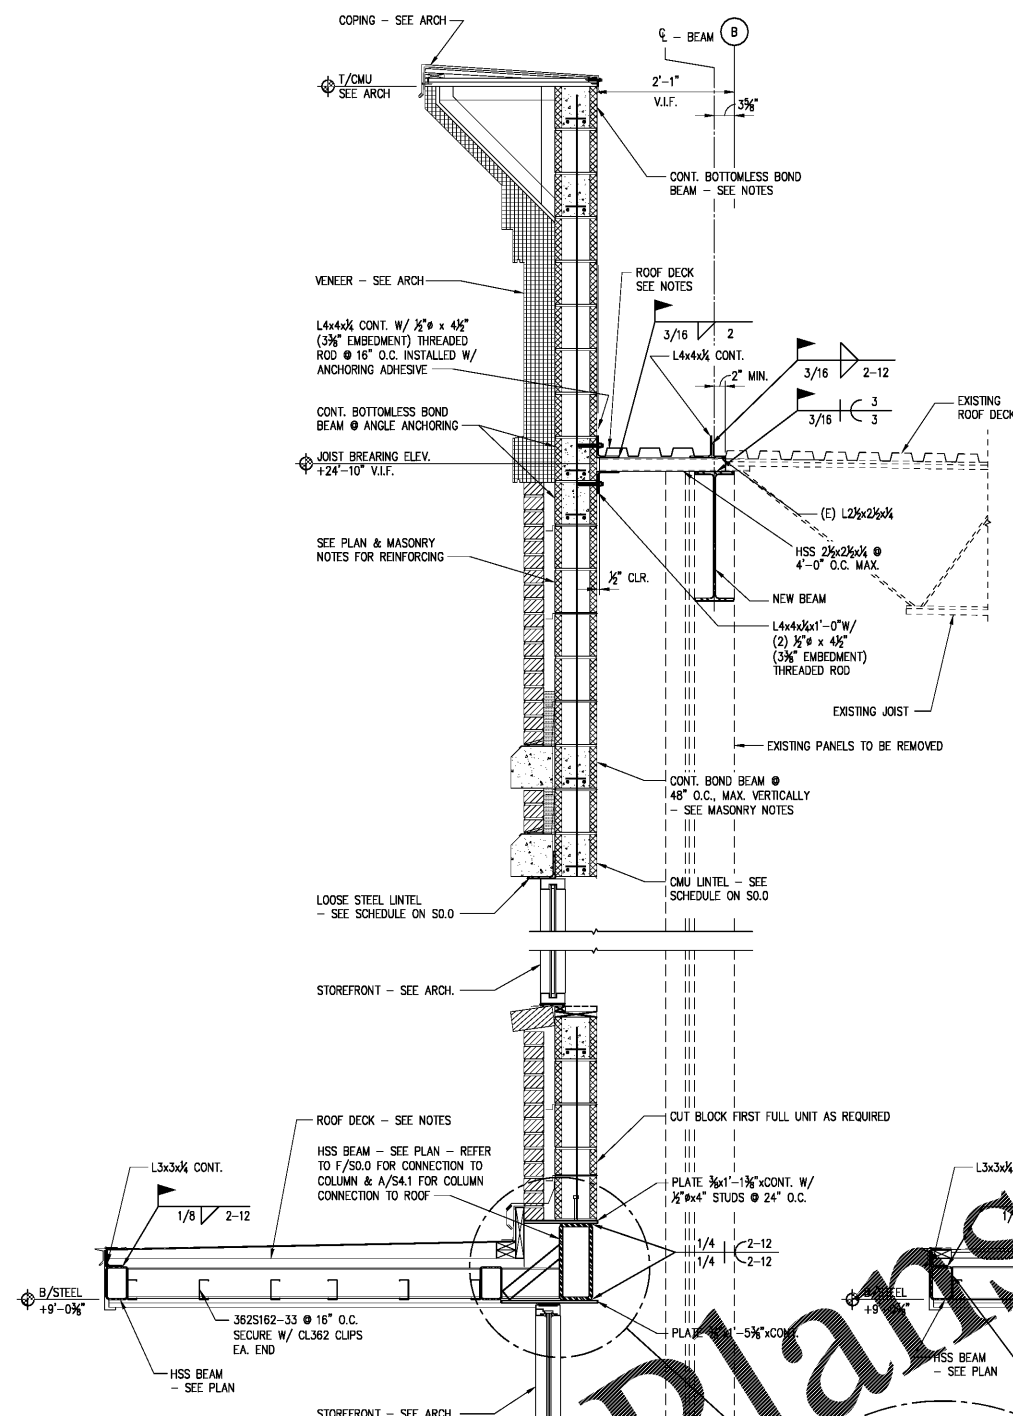

BARRY BYRD ARCHITECTURE

P.O. Box 5482
Knoxville, TN 37928
(865) 687-6500

Project Name:
GERMANTOWN2

Drawn By:
SJF

Revisions:

No.	DATE	DESCRIPTION

Project Title:

RETAIL SPACE

Poplar Avenue &
Exeter Road

Location:
Germantown, TN

Sheet Contents:
Roof Framing
Sections &
Details

Date:
November 04, 2016

Sheet Number:
S4.1

Order Plans