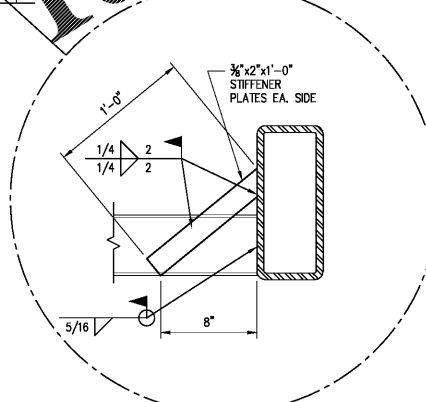

BARRY BYRD ARCHITECTURE

P.O. Box 5482
Knoxville, TN 37928
(865) 687-6500

Project Name:
GERMANTOWN2

Drawn By:
SJF

Revisions:

No.	DATE	DESCRIPTION

Project Title:

RETAIL SPACE

Poplar Avenue &
Exeter Road

Location:
Germantown, TN

Sheet Contents:
Roof Framing
Sections &
Details

Date:
November 04, 2016

Sheet Number:
S4.1

Order Plans