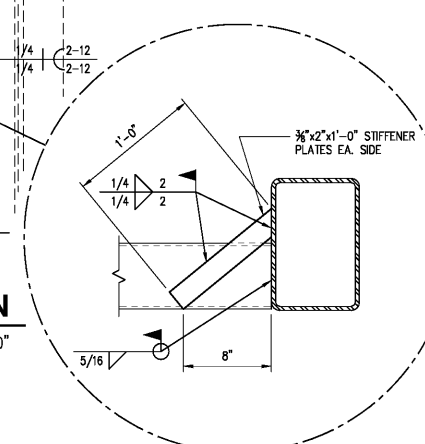

BARRY BYRD ARCHITECTURE

P.O. Box 5482
Knoxville, TN 37928
(865) 687-6500

Project Name:
GERMANTOWN2

Drawn By:
SJF

Revisions:

No.	DATE	DESCRIPTION

Project Title:

RETAIL SPACE

Poplar Avenue &
Exeter Road

Location:
Germantown, TN

Sheet Contents:
Roof Framing
Sections &
Details

Date:
November 04, 2016

Sheet Number:
S4.1

Order Plans