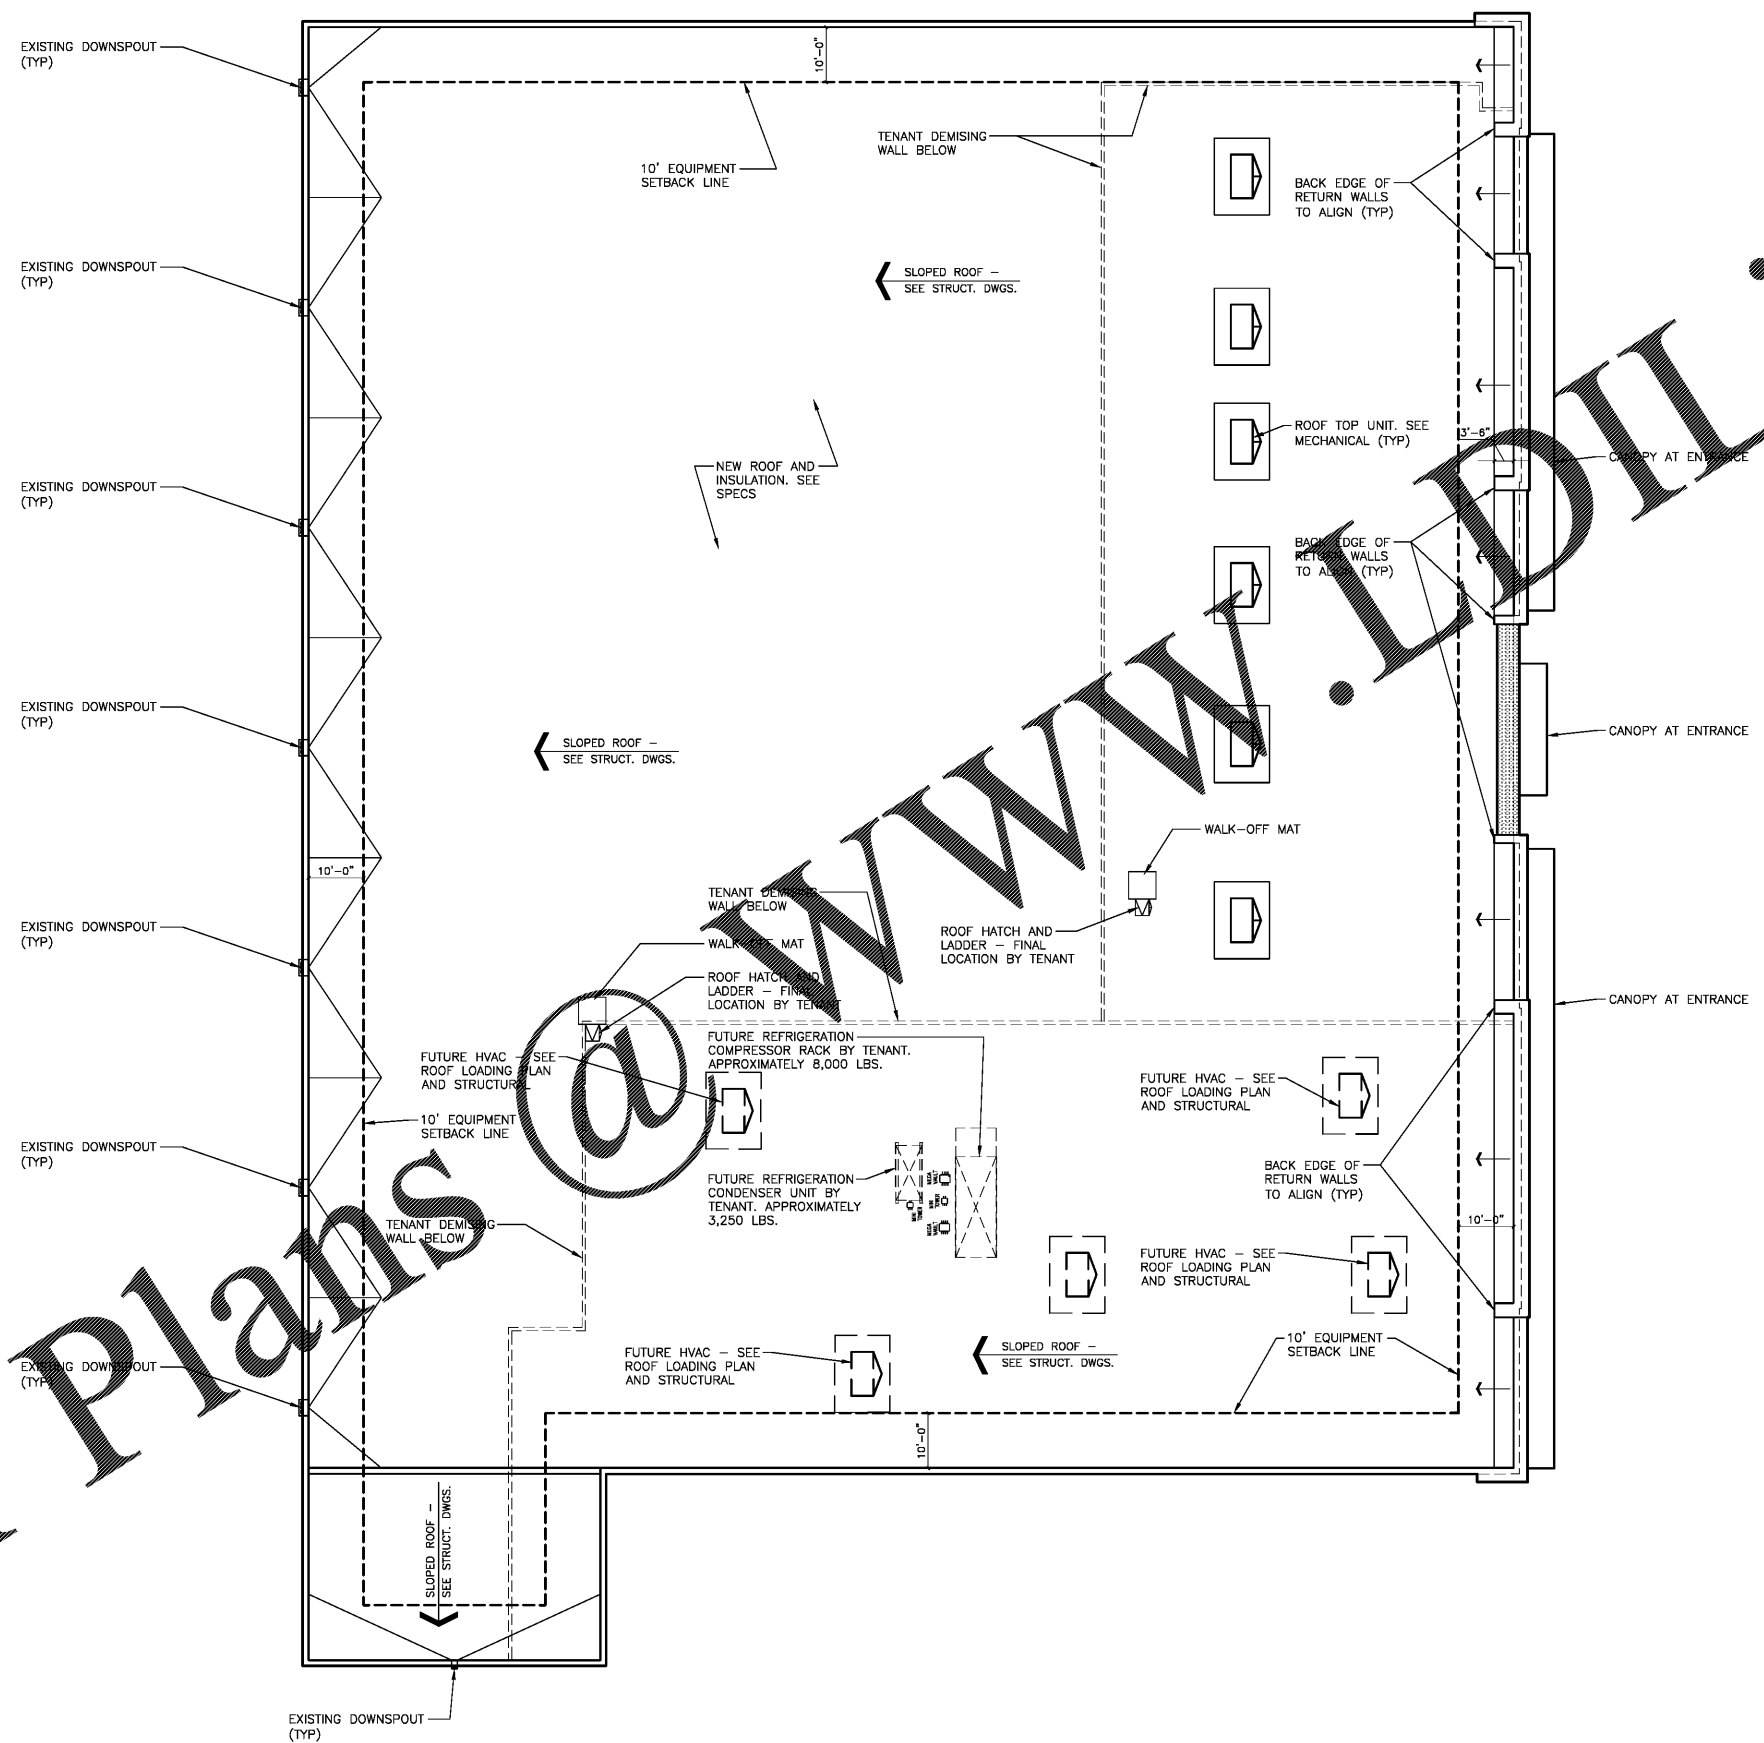

BARRY BYRD ARCHITECTURE

P.O. Box 5482
Knoxville, TN 37928
(865) 687-6500

Seal:

Project Name:
GERMANTOWN2

Drawn By:
RAS

Revisions:

No.	DATE	DESCRIPTION

Project Title:

RETAIL SPACE

Poplar Avenue &
Exeter Road

Location:
Germantown, TN

Sheet Contents:
New Roof Plan

Date:
October 28, 2016

Sheet Number:
A-131

Order Plans

www.LDOnline.com