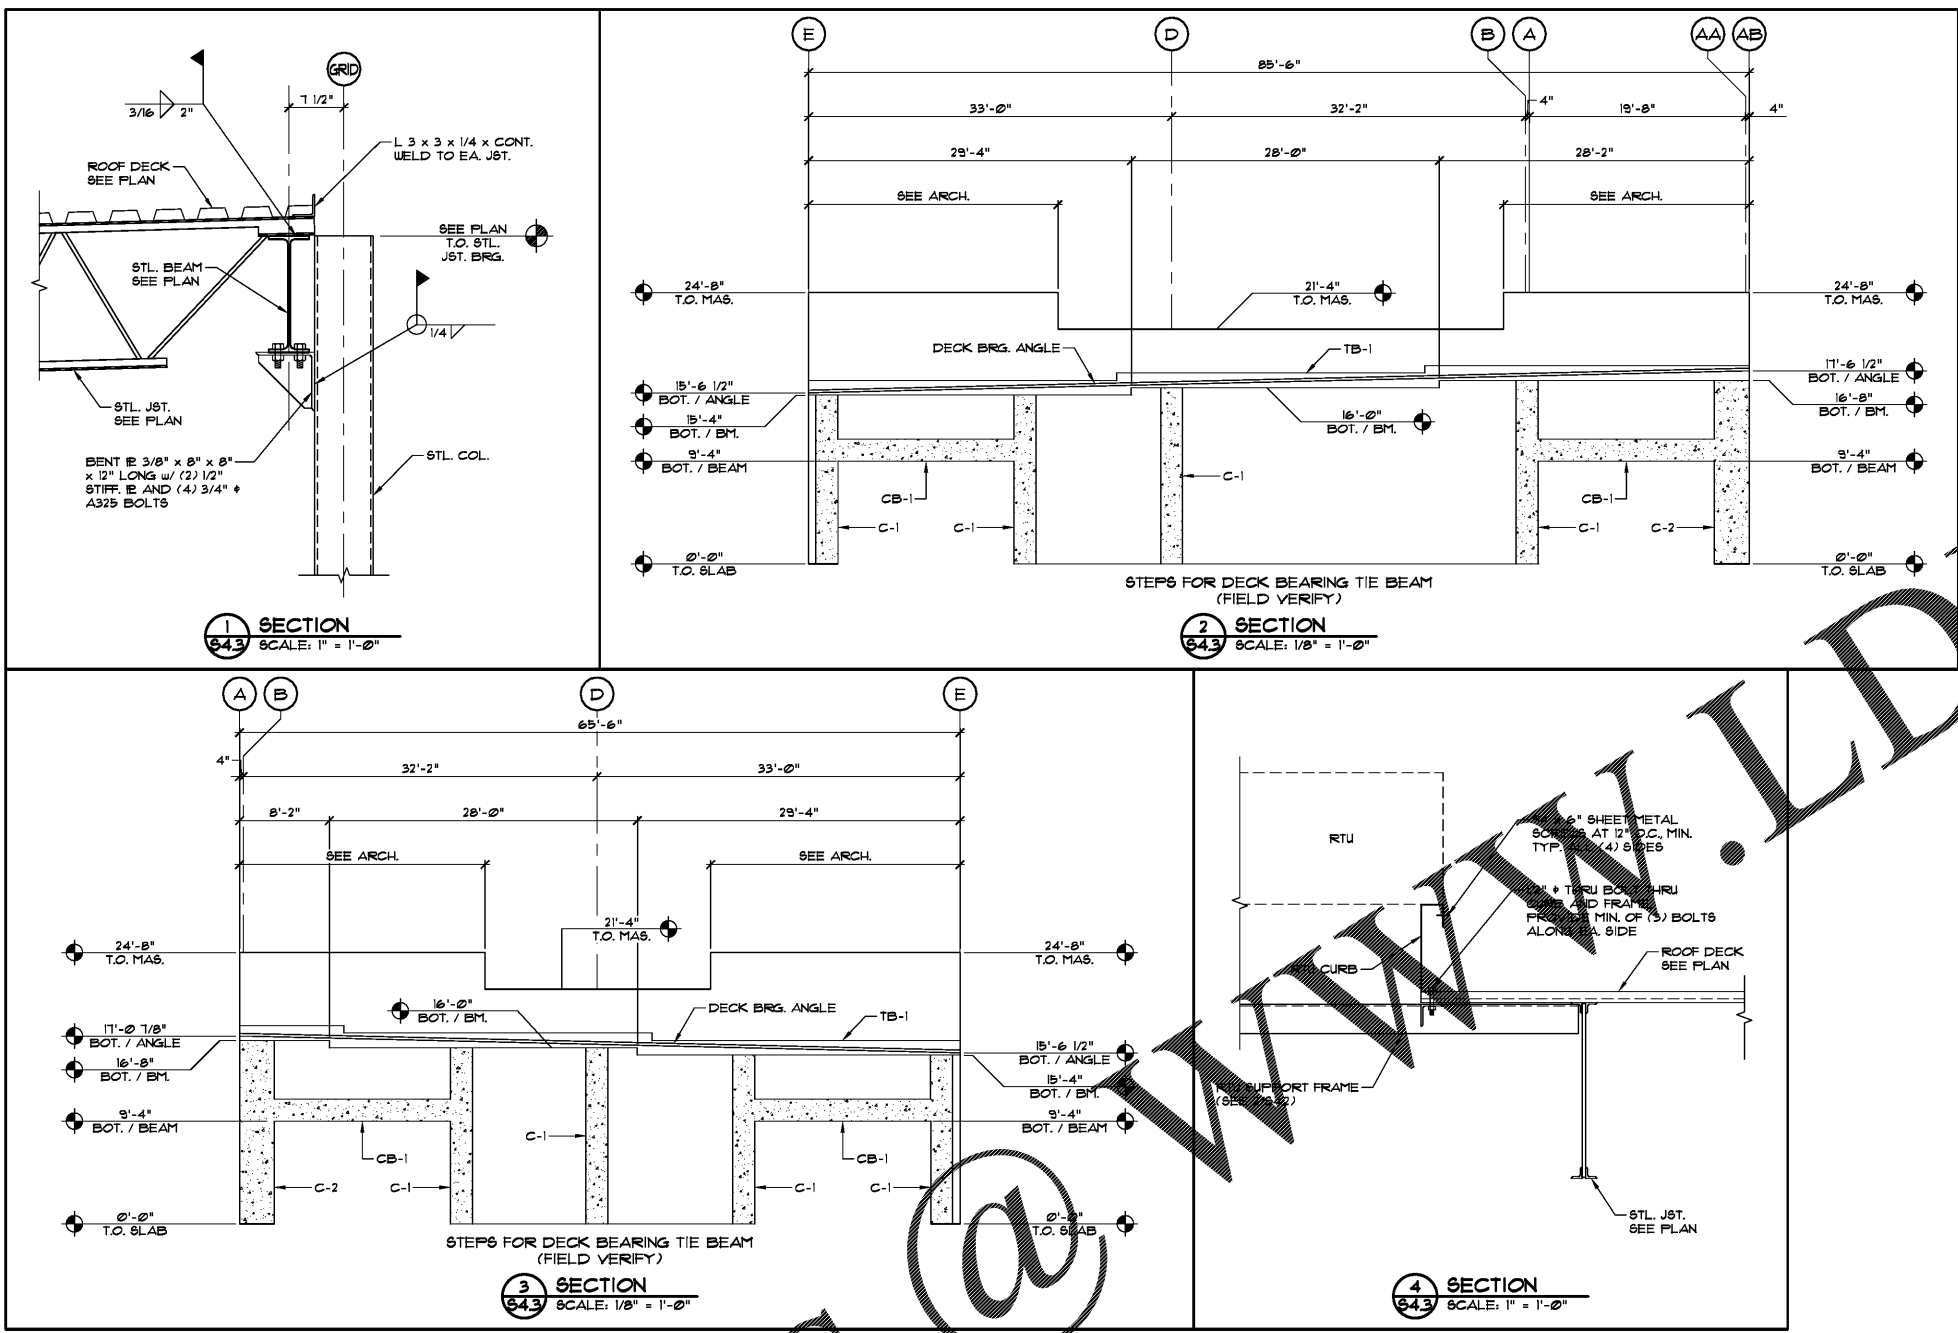

Drawing Title: DETAILS
 Date: 05/24/17
 Designed By: JM
 Drawn By: JM
 Reviewed By: JM
 Comm. No. 17-117
 Revisions:

Sheet: 7 of 9
 Sheet No. S4.3

Order Plans @

WWW.LDILine.com