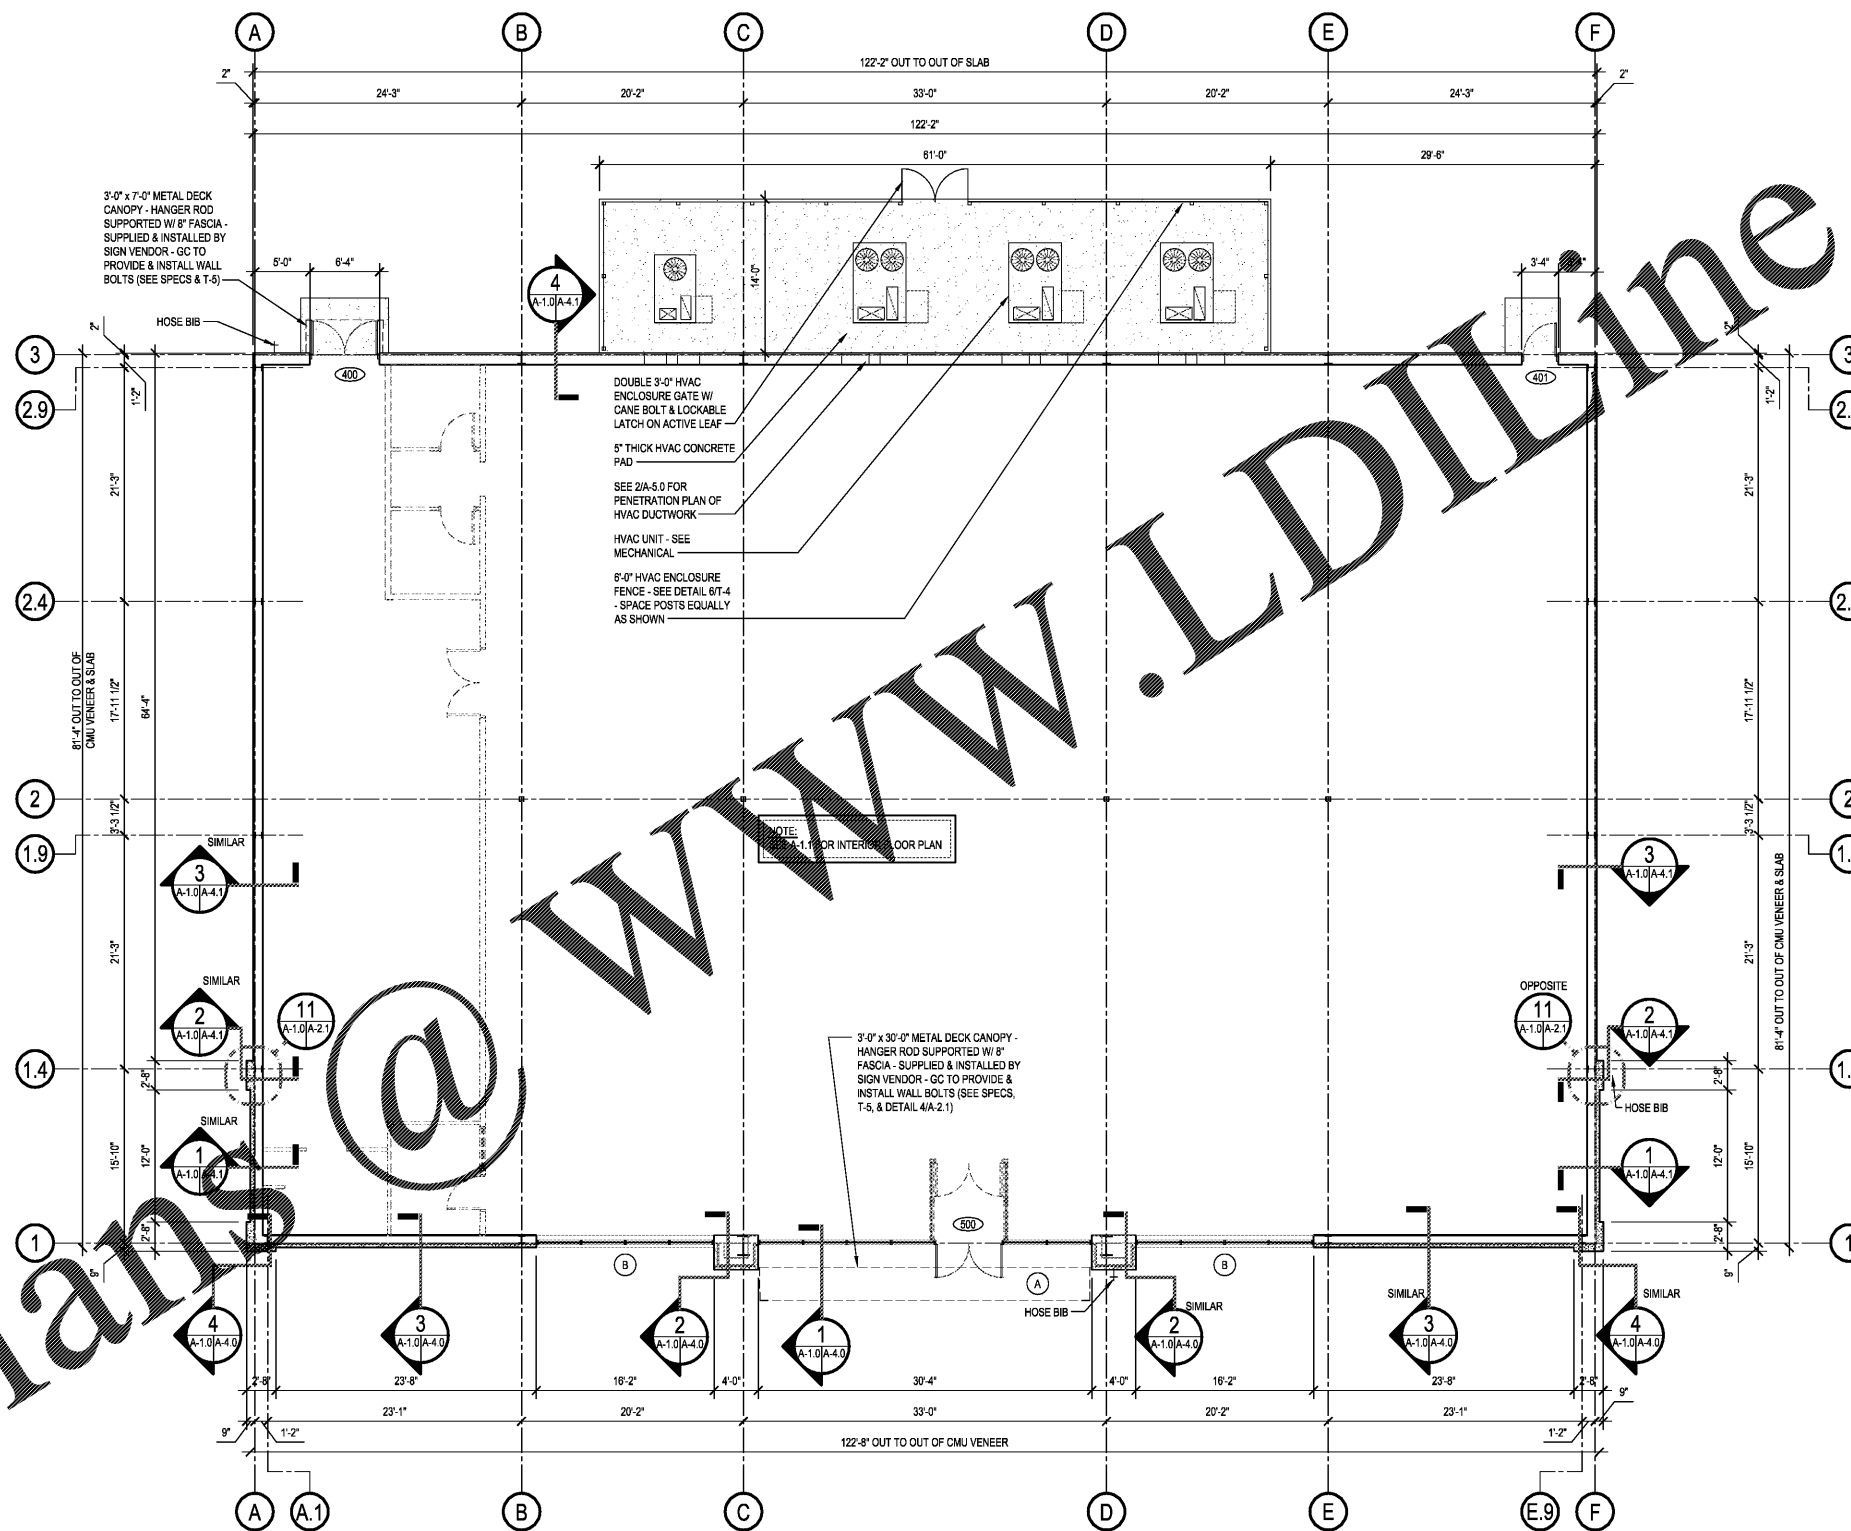

Order Plans @ WWW.LDILLINE.COM

FLOOR PLAN
SCALE: 1/8"=1'-0"

FLOOR PLAN LEGEND	
(A)	STOREFRONT TYPE (REFER TO SHEET A-3.0)
(500)	DOOR NUMBER (REFER TO SHEET A-3.1)

REV.	DATE	DRN	CHK	DESCRIPTION
8-8-17		LGS		
		DRN		
		CHK		

DOCUMENT CONTROL

DOLLAR TREE

COLUMBUS, GA

FLOOR PLAN

PROJ. NO. 1605-84 DWG. NO. A-1.0