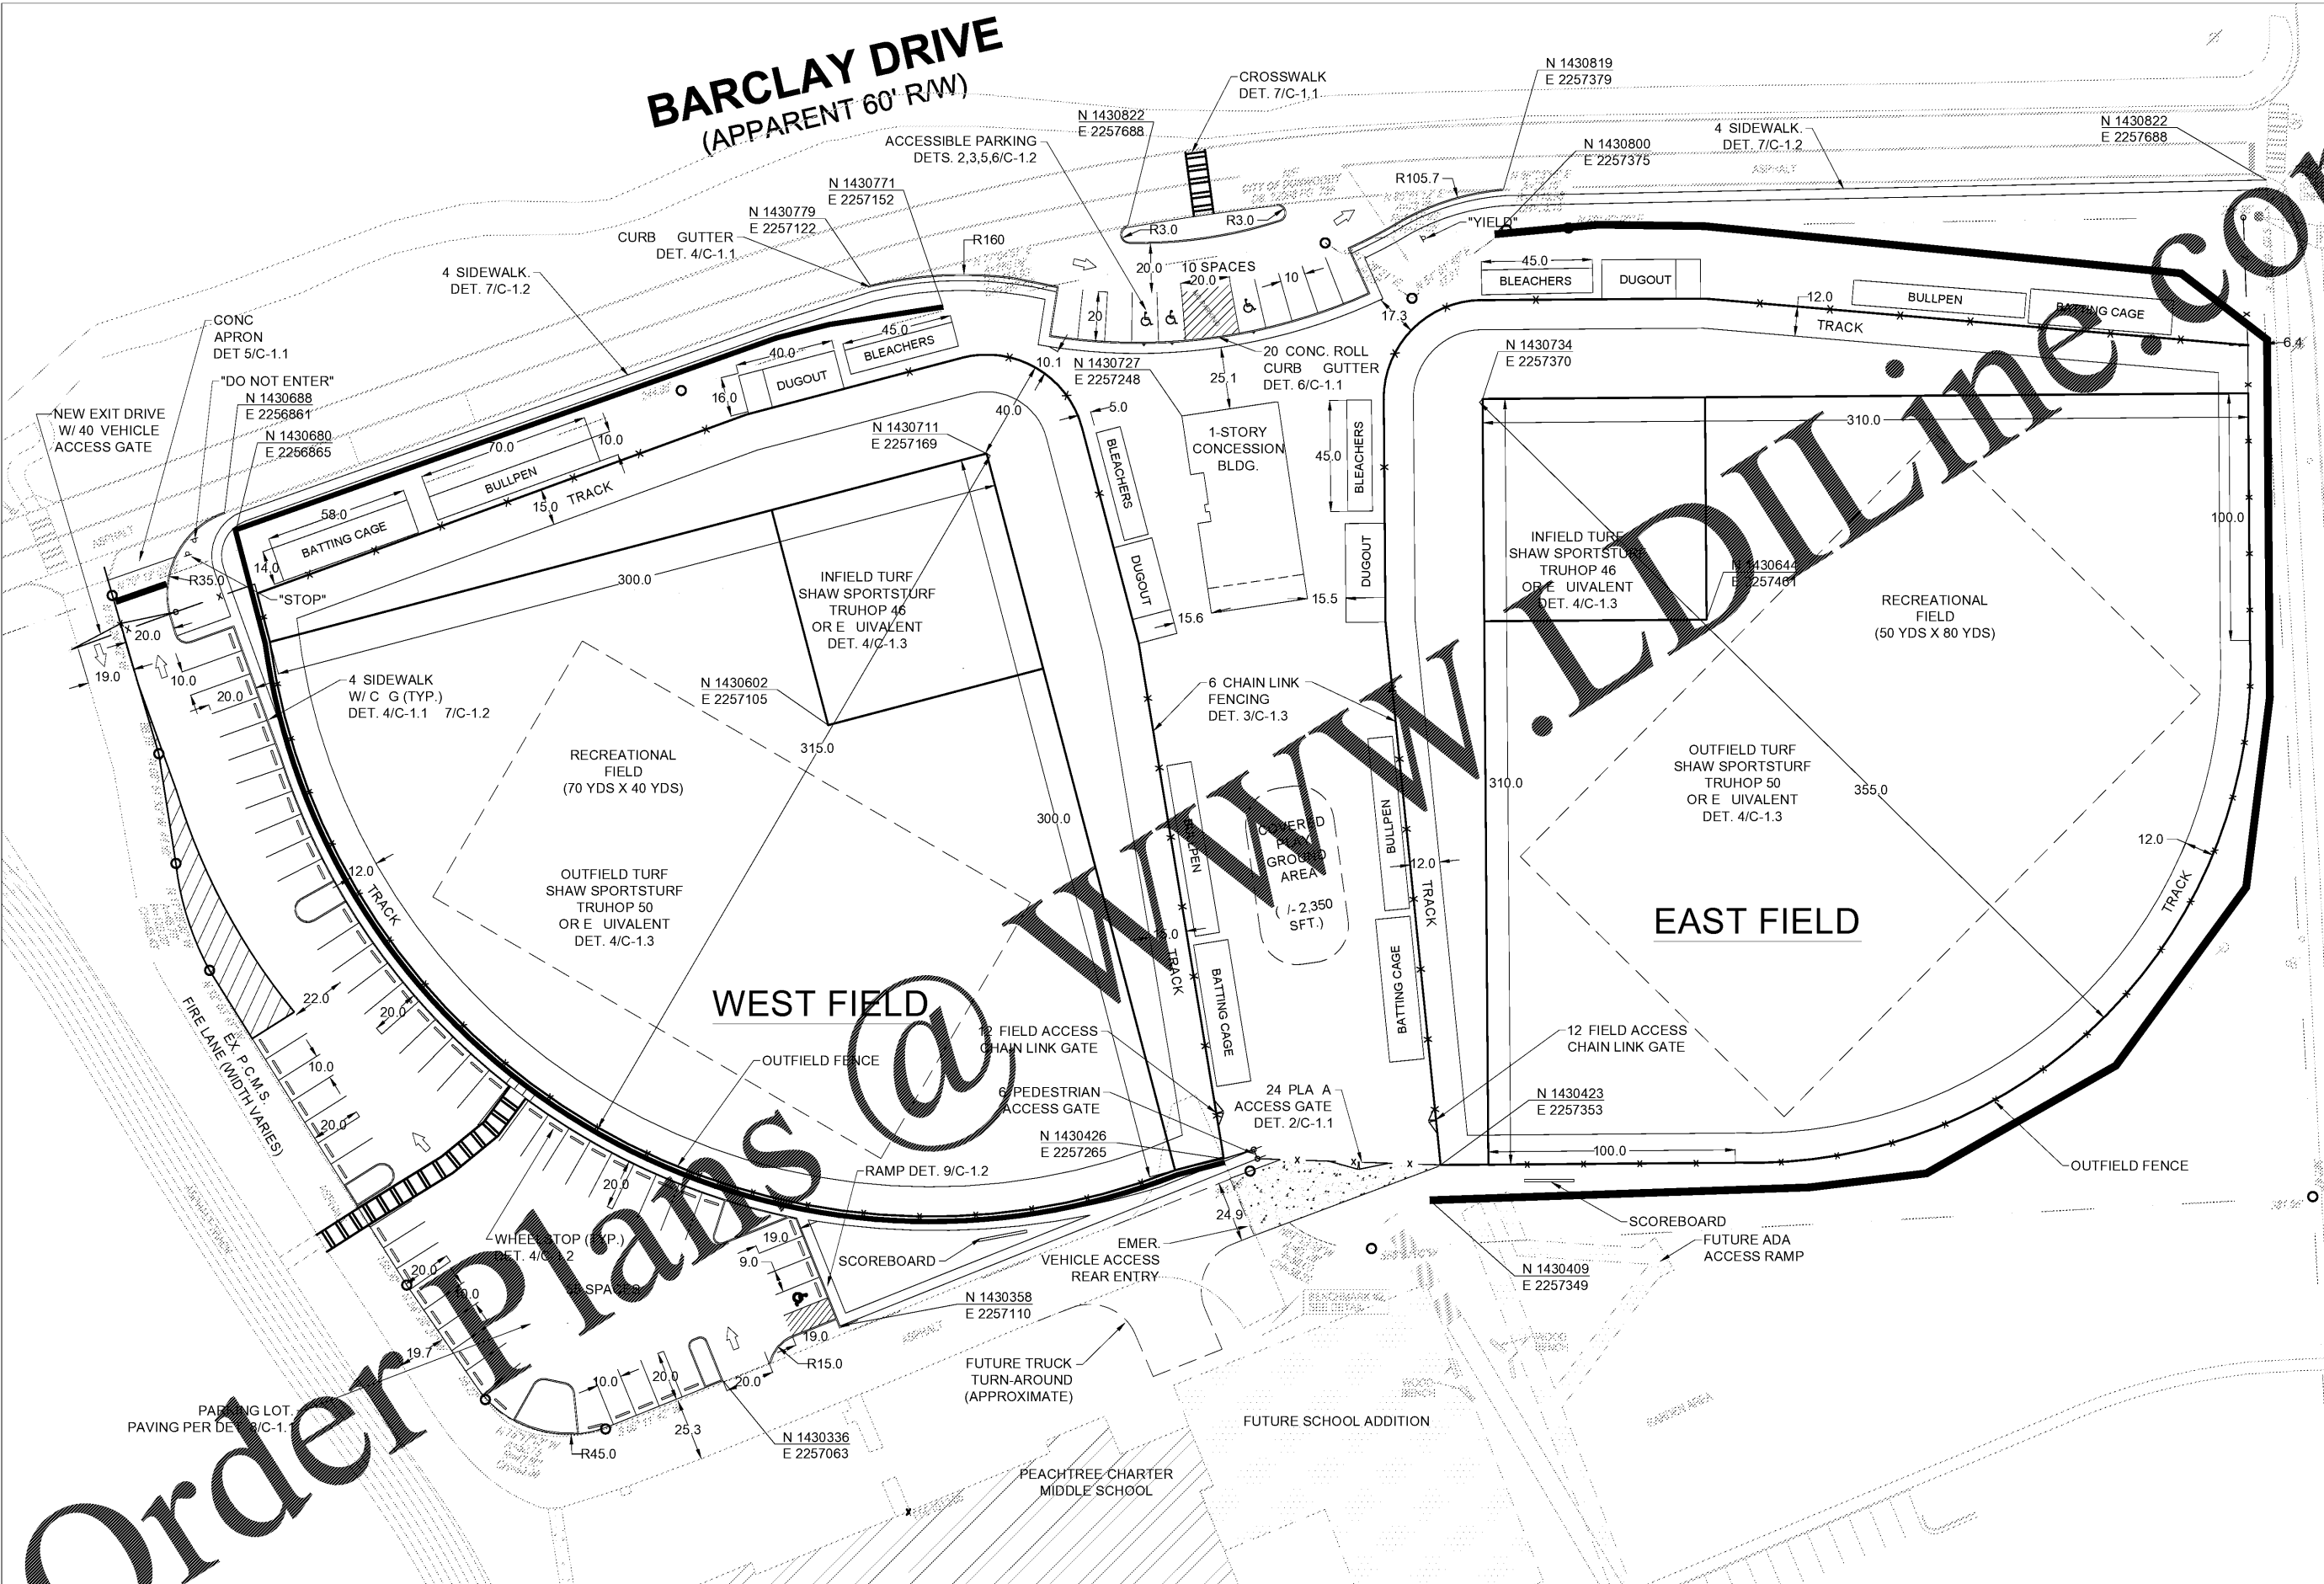

BARCLAY DRIVE
(APPARENT 60' R/W)

Order Plans @

SITE PLAN

Skyline Sport and Company
 270 Peachtree Street, N.E., Suite 2020
 Atlanta, Georgia 30303
 P: 888.706.0861 F: 770.217.7530 www.skyline-ec.com

SYMBOL	DATE	BY	REVISION

City of Dunwoody
 Baseball Facilities
 at Brook Run Park

DESIGNED BY MDC	DRAWN BY BKJ	CHECKED DATE 04/12/2017	SCALE
PROJECT NO.		DRAWING TITLE SITE PLAN	
DRAWING NO. C-1.0		SHEET OF	