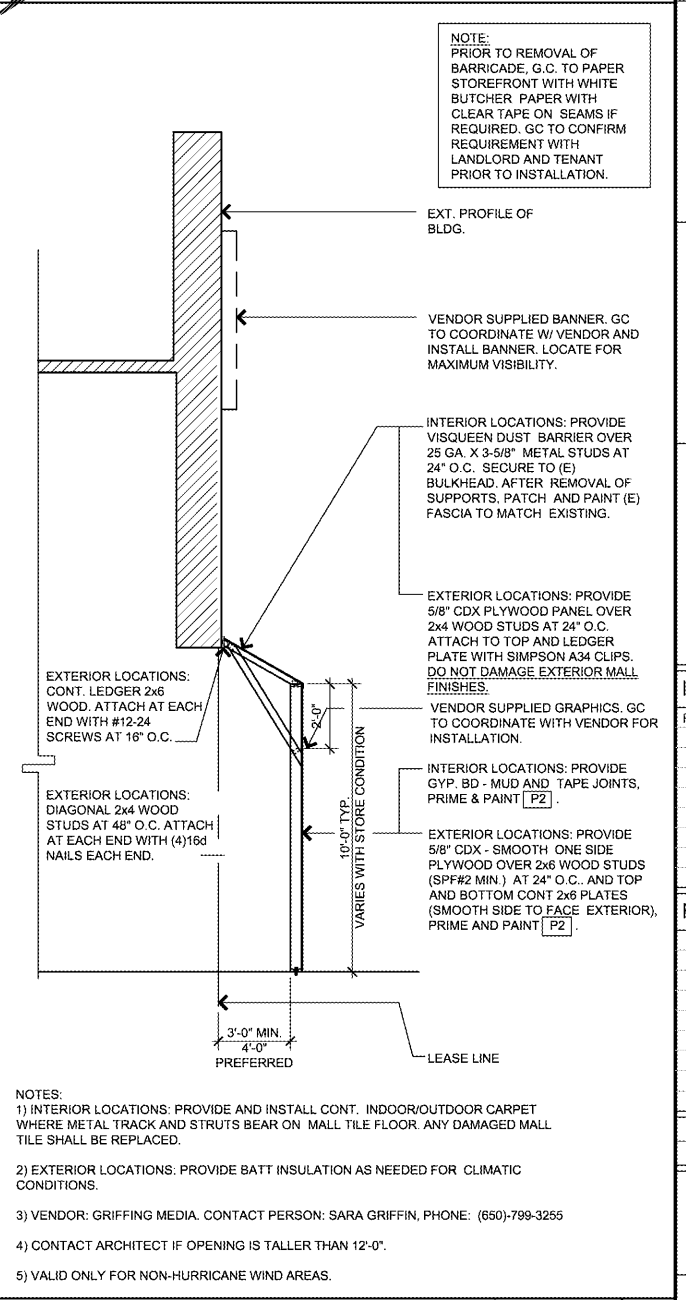

BARRICADE ELEVATION

SCALE: 1/8" = 1'-0" 3

BARRICADE PLAN

SCALE: 1/8" = 1'-0" 2

SECTION @ BARRICADE

SCALE: 1/4" = 1'-0" 1

Order Plans

WWW.LDILine.com