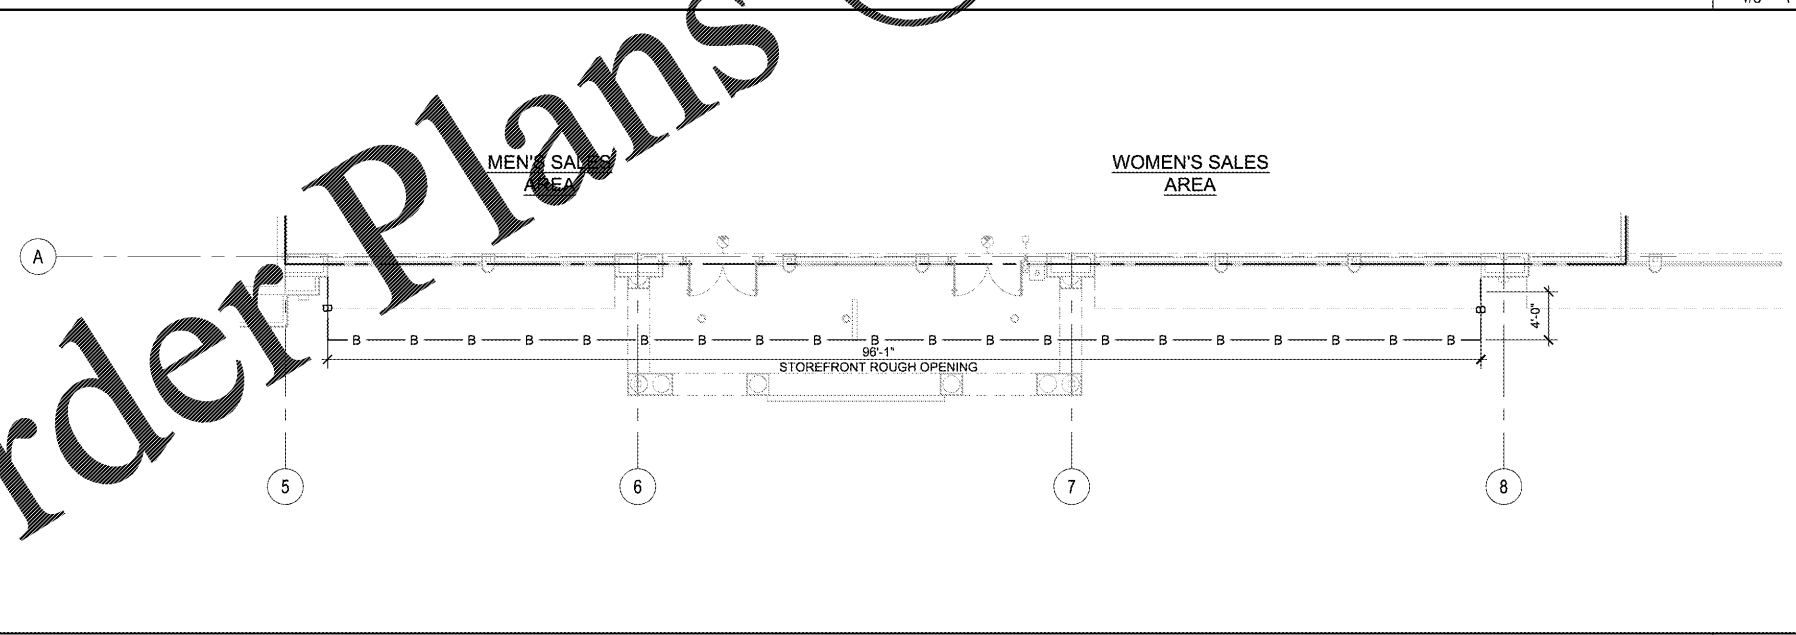

BARRICADE ELEVATION

SCALE: 1/8" = 1'-0" 3

BARRICADE PLAN

SCALE: 1/8" = 1'-0" 2

SECTION @ BARRICADE

SCALE: 1/4" = 1'-0" 1

Order Plans

WWW.LDILine.com