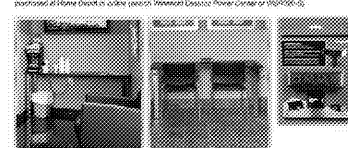

EXPRESS OIL CHANGE & TIRE ENGINEERS STANDARDS - INTERIOR

INTERIOR

LOBBY

PAINT SCHEME
Paint color scheme for lobby area. See EOC Standards for color palette and finish selections.

BRANDED POSTERS
Branded posters for lobby area. Includes 'TRUST HONESTY RESPECT' and 'CHECK ENGINE LIGHT' posters.

LOBBY

CHAIRS
Chair selection for lobby area. Includes 'Dorset Lounge Chair' and 'Knappe Guest Chair'.

TILE
Tile selection for lobby area. Includes 'Ceramic Tile' and 'Natural Stone Tile'.

VINYL SCHEDULE

Vinyl schedule for lobby area. See EOC Standards for color palette and finish selections.

See Finish Schedule for Paint Selections

PAINT SCHEDULE

BAY AREA

LOBBY

Express Oil Change & Tire Engineers
Single Building - Right Hand Oil Change
Augusta, Georgia

FINAL

No.	Description	Date

© 2017 Aho Architects, LLC. All Rights Reserved.

EOC Standards - Interior

Project number 16031
Date 04/04/2017
Drawn by ARC
Checked by TAA

G301

Scale

Order Plans @ WWW.WLDILLINE.COM