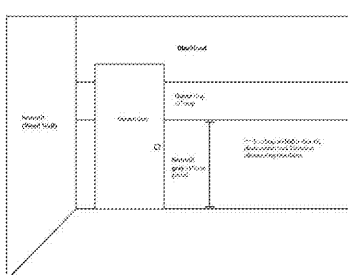

LOBBY

Express Oil Change & Tire Engineers
Single Building - Right Hand Oil Change
Augusta, Georgia

FINAL

No.	Description	Date

© 2017 Aho Architects, LLC. All Rights Reserved.

EOC Standards - Interior

Project number 16031
Date 04/04/2017
Drawn by ARC
Checked by TAA

G301

Scale

Order Plans @ WWW.WLDILLINE.COM