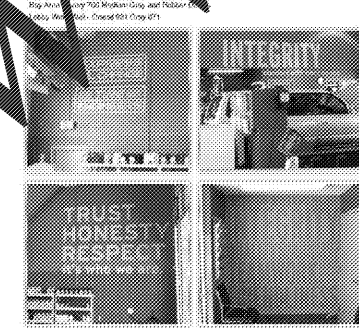

VINYL SCHEDULE

Vinyl schedule for lobby area. See EOC Standards for color palette and finish selections.

See Finish Schedule for Paint Selections