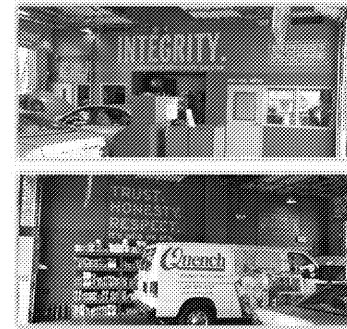

EXPRESS OIL CHANGE & TIRE ENGINEERS STANDARDS - INTERIOR

INTERIOR